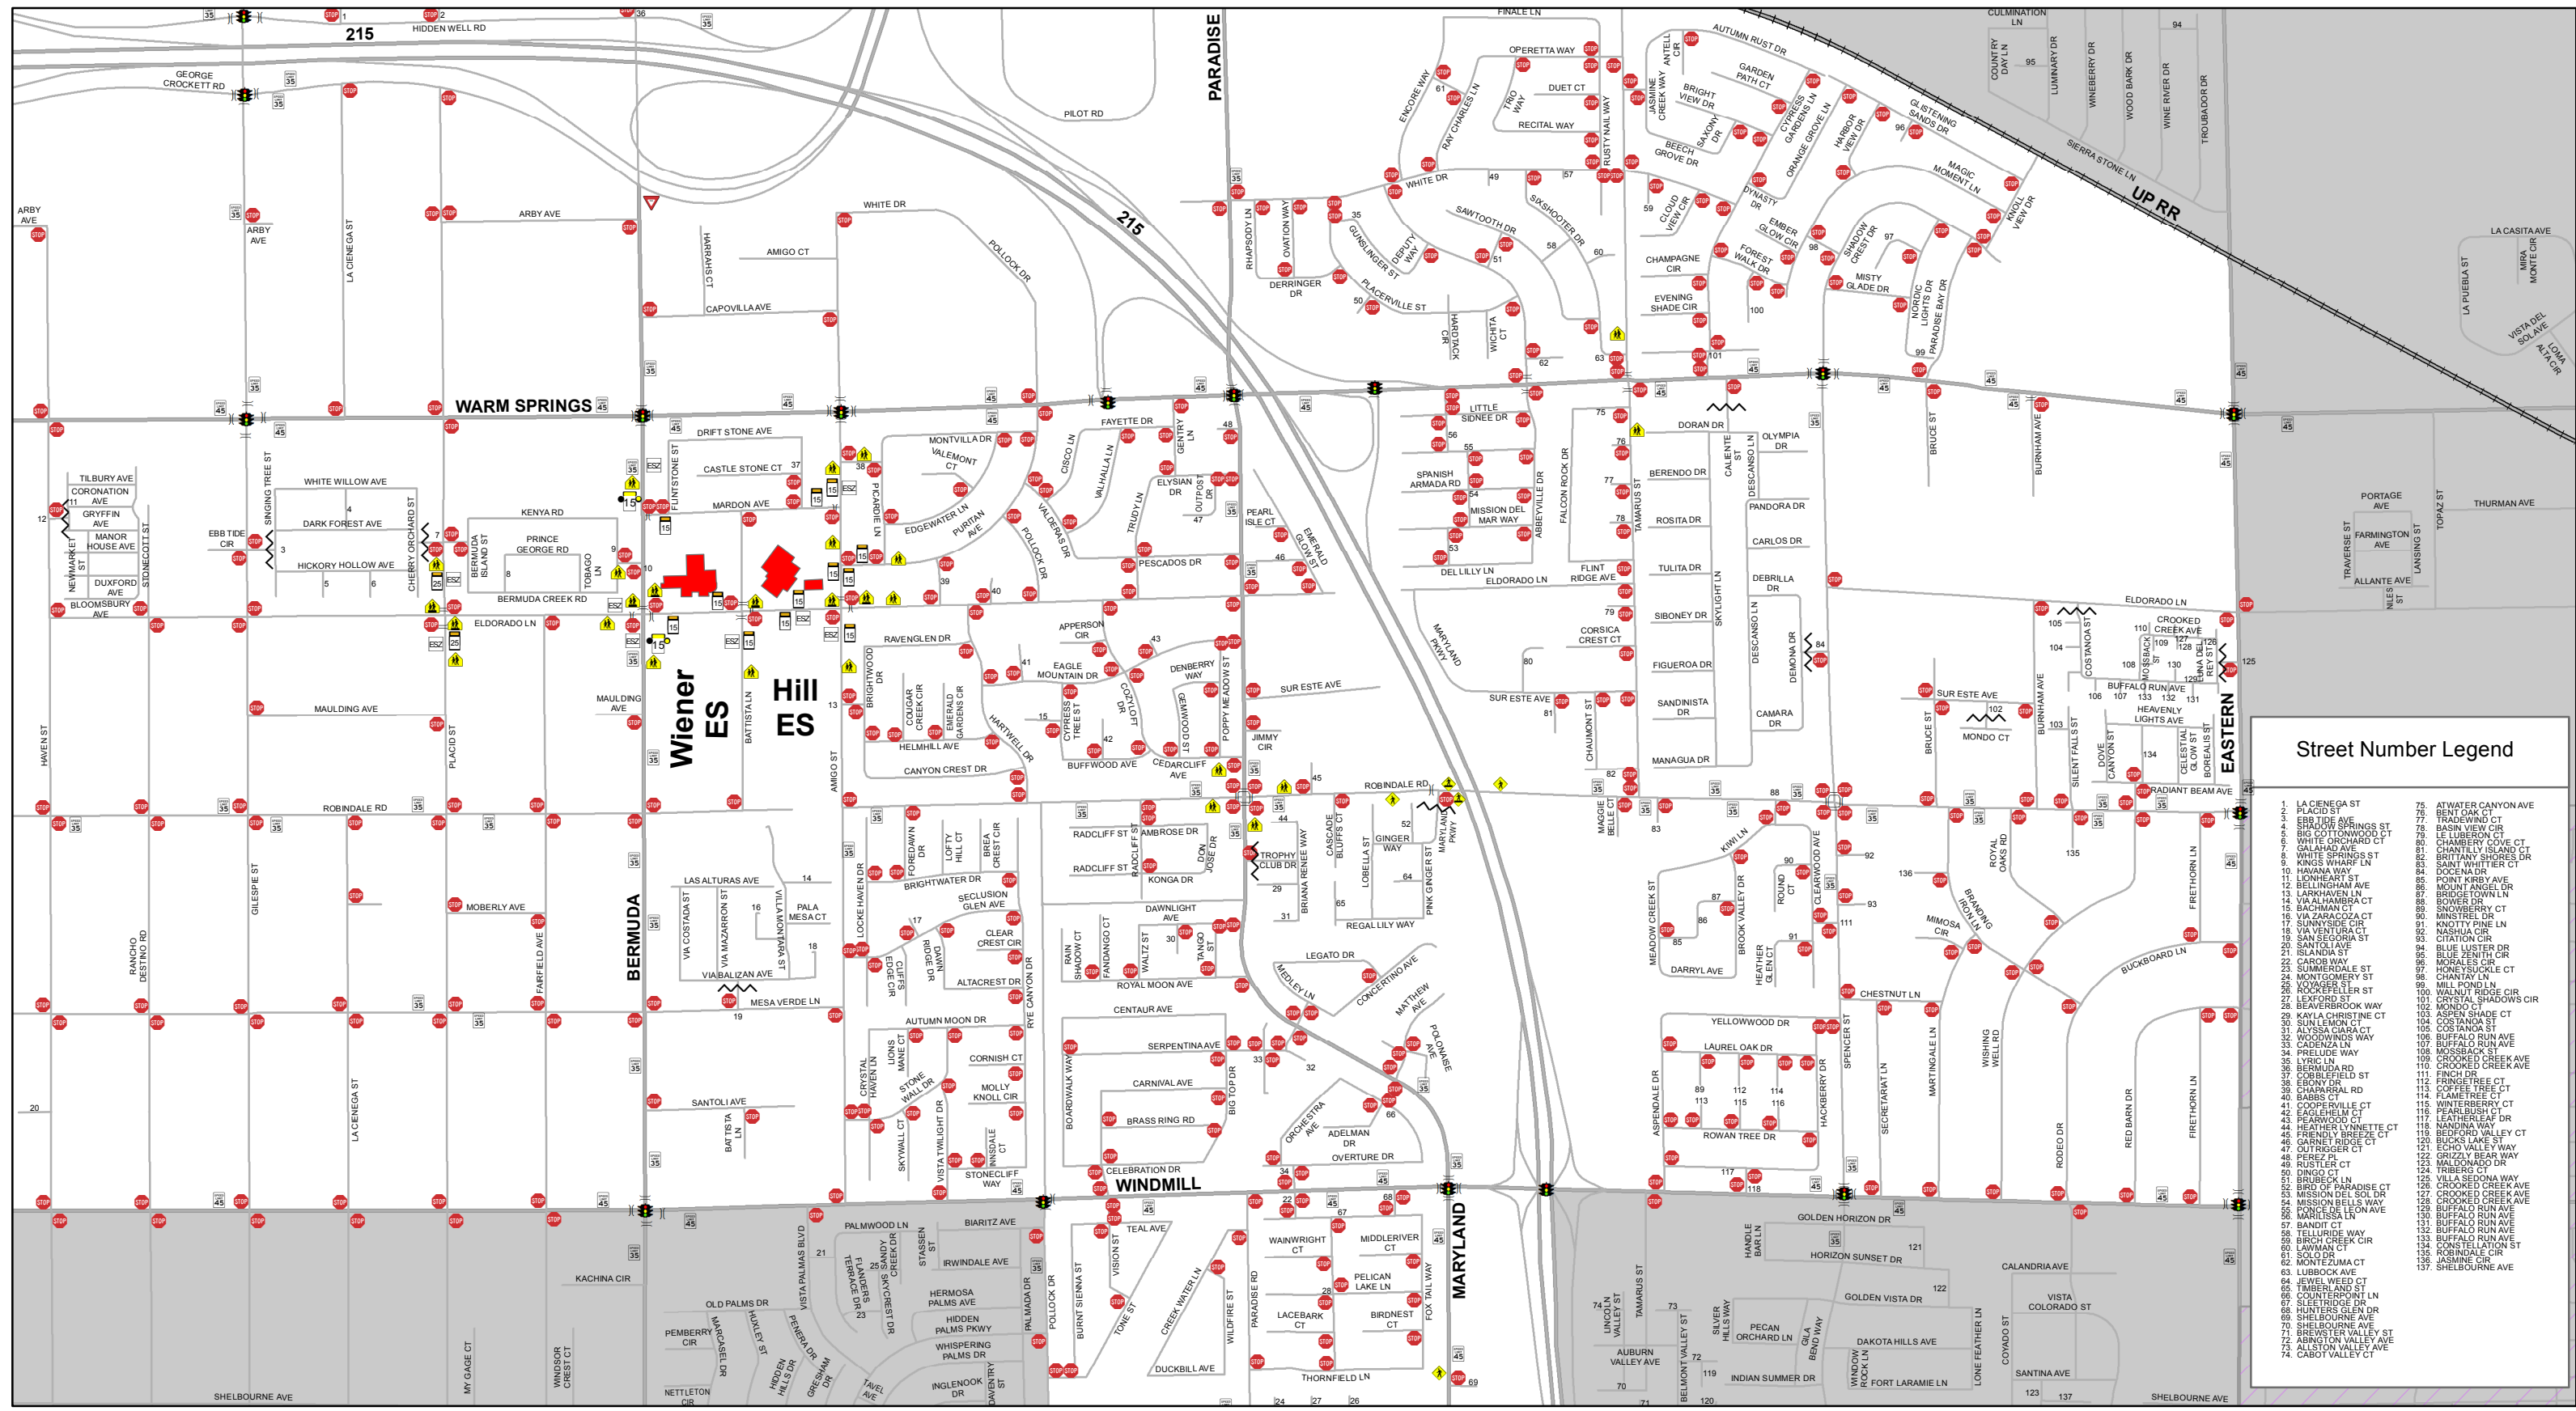

DISCLAIMER:
This map is provided to assist parents/guardians and students in the selection of a walking/bicycling route to and from school. The location of traffic control devices and roadway conditions will change, so parents/guardians must continually review the route with their child/children. This information is provided for information purposes only. Nothing herein is warranted by Clark County, and no liability is assumed by Clark County or the Clark County School District for the information provided, including but not limited to the accuracy of the data shown herein. Speed limits are 25 mph unless otherwise noted.
For more information see <http://www.clarkcountynv.gov/depts/public_works/Pages/default.aspx>

Louis Wiener Jr and Charlotte Hill Elementary School

Bell Times
9:10 AM - 3:21 PM
(Louis Wiener Jr)

Legend

- Clark County
- Boulder City
- City of Henderson
- City of Las Vegas
- City of Mesquite
- City of North Las Vegas

2014-2015

Street Number Legend

1. LA CIENEGA ST	75. ATWATER CANYON AVE
2. PLACID ST	76. BENT OAK CT
3. EBB TIDE CIR	77. TRADEWIND CT
4. DARK FOREST AVE	78. BASIN VIEW CIR
5. HICKORY HOLLOW AVE	79. LE LIBRAN CT
6. CHERRY ORCHARD ST	80. CHAMBERY COVE CT
7. BERMUDA CREEK RD	81. CHANTLEY ISLAND CT
8. PRINCE GEORGE RD	82. BRITANNY SHORES DR
9. TOMAGO LN	83. SAINT WHITTIER CT
10. MAULDING AVE	84. ROCKEN DR
11. WHITE WILLOW AVE	85. POINT KIRBY AVE
12. SINGING TREE ST	86. MOUNT ANGEL DR
13. KENYA RD	87. BRIDGE TOWN LN
14. BERMUDA ISLAND ST	88. BOYER DR
15. HICKORY HOLLOW AVE	89. SNOWBERRY CT
16. MAULDING AVE	90. MINSTREL DR
17. BERMUDA CREEK RD	91. KNOTTY PINE LN
18. ELDERADO LN	92. NASHUA CIR
19. MAULDING AVE	93. CITATION CIR
20. ROBINDALE RD	94. BLUE LUSTER DR
21. GILESPIE ST	95. BLUE ZEPHYR CT
22. PLACID ST	96. MORALES ST
23. MAULDING AVE	97. HONEY SUCKLE CT
24. ROBINDALE RD	98. CHANTAY LN
25. GILESPIE ST	99. MILL FOND LN
26. MAULDING AVE	100. WALNUT RIDGE CIR
27. ROBINDALE RD	101. CRYSTAL SHADOWS CIR
28. GILESPIE ST	102. MONDO CT
29. MAULDING AVE	103. ASPEN SHADE CT
30. ROBINDALE RD	104. SUN LEMON CT
31. GILESPIE ST	105. COSTANCA ST
32. MAULDING AVE	106. BUFFALO RUN AVE
33. ROBINDALE RD	107. BUFFALO RUN AVE
34. GILESPIE ST	108. MOSSBACK ST
35. MAULDING AVE	109. CROOKED CREEK AVE
36. ROBINDALE RD	110. CROOKED CREEK AVE
37. GILESPIE ST	111. FINCH DR
38. MAULDING AVE	112. FRINGE TREE CT
39. ROBINDALE RD	113. COFFEE TREE CT
40. GILESPIE ST	114. FLAME TREE CT
41. MAULDING AVE	115. WINTERBERRY CT
42. ROBINDALE RD	116. PEARL BUSH CT
43. GILESPIE ST	117. LEATHER LEAF DR
44. MAULDING AVE	118. NANNINA WAY
45. ROBINDALE RD	119. FRIENDLY BREEZE CT
46. GILESPIE ST	120. BUCKS LAKE ST
47. MAULDING AVE	121. LONG VALLEY WAY
48. ROBINDALE RD	122. GRIZZLY BEAR WAY
49. GILESPIE ST	123. MALDONADO DR
50. MAULDING AVE	124. TRIBEKS CT
51. ROBINDALE RD	125. VILLA SEDONA WAY
52. GILESPIE ST	126. BRD OF PARADISE CT
53. MAULDING AVE	127. CROOKED CREEK AVE
54. ROBINDALE RD	128. CROOKED CREEK AVE
55. GILESPIE ST	129. BUFFALO RUN AVE
56. MAULDING AVE	130. BUFFALO RUN AVE
57. ROBINDALE RD	131. BUFFALO RUN AVE
58. GILESPIE ST	132. BUFFALO RUN AVE
59. MAULDING AVE	133. BUFFALO RUN AVE
60. ROBINDALE RD	134. CONSTELLATION ST
61. GILESPIE ST	135. SOLOR DR
62. MAULDING AVE	136. JASMINE CIR
63. ROBINDALE RD	137. SHELBOURNE AVE